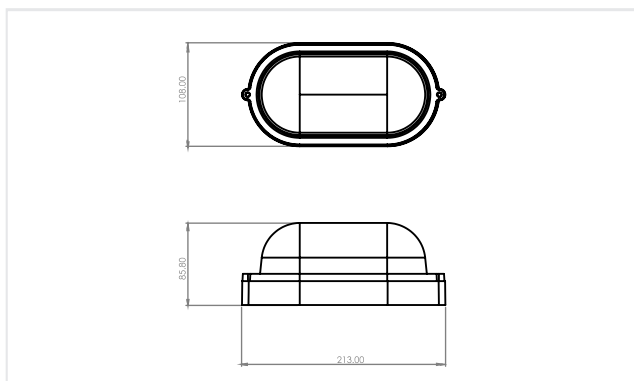

APPLICATION

DIMENSIONS

PHYSICAL CHARACTERISTICS

Installation	Surface Mounted
Length/Diameter	213 mm
Width	107mm
Height	95mm
Material Standard	Die Cast Aluminum
IP - Rating	IP54
Standard Finish	Electrostatic Painted
Color	Available

ELECTRICAL / PHOTOMETRIC DATA

Light Source	Led Lamp
Chromaticism Tolerance	6- Step Mac Adams
Color Rendering Index	Ra >80
Color Temp.	3000K -6500K
Beam Angle	120°
Glare Control	UGR < 20
Diffuser	Aluminum diffuser
Power Factor	>0.95