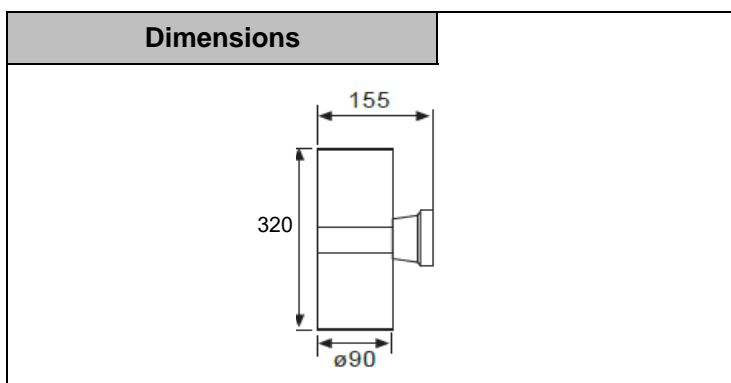

<b>COD NO.</b>	6034
----------------	------

<b>Description</b>	
EGYLUX up/down light cylindrical wall luminaire ,body made of die cast aluminum and electrostatic painted with powder coating and tempered glass cover with silicon gasket	

<b>Luminaire Data</b>	
IP	54
Body	Die cast aluminum from
Reflector	pure aluminium
Diffuser	320 x 90 mm

<b>Lamp data</b>	
Lamp type	LED Lamp
Lamp wattage	2x9W
Lamp base	E27
Lamp voltage	220-240V
No. of lamps	2
Supplier	Canyon
CCT	3000K-6500K