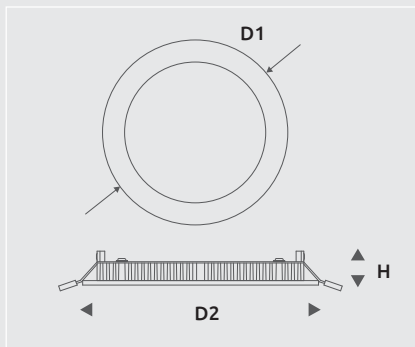

Lighting Specifications

Model	Watt	lumen	Efficacy(lm/w)	P.F	CRI	CCT (K)	Lifetime(H)
Star RMR 4	4	300	≥ 75	0.9	≥ 80	3000-6500	30,000
Star RMR 9	9	675					
Star RMR 12	12	900					
Star RMR 20	20	1500					

Physical Specifications

Body : High pressure die-cast aluminum

Finishes : Electrostatic painting

Diffuser : PMMA / PC

Thermal Dissipation : Passive

Electrical Specifications

Driver : Included

Driver mounting : Separated

Voltage : 100-240 VAC

Frequency : 50 Hz

Optical Specifications

Aiming : Fixed

Light distribution : Symmetric

Light emission : Direct

Beam angle : 120°

Applications