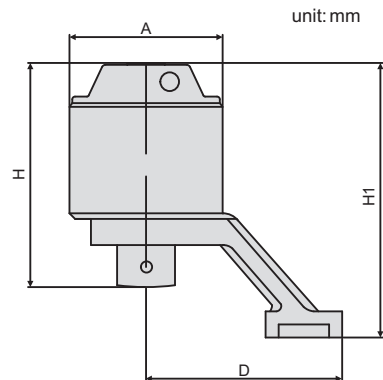

SERIES TWQ

TORQUE MULTIPLIERS

◆ Accuracy: $\pm 5\%$

Application

TWQ-550

SPECIFICATION

Code	TWQ-1000	TWQ-2000	TWQ-3500	TWQ-5500	TWQ-7500	TWQ-10000
Capacity	1000N.m	2000N.m	3500N.m	5500N.m	7500N.m	10000N.m
Torque ratio	1:4.5	1:12	1:15	1:18.5	1:20	1:26.5
Square socket	1/2"	1/2"	1/2"	1/2"	1/2"	1/2"
Square driver	1"	1"	1"	1 1/2"	1 1/2"	1 1/2"
For bolt	M20-30	M22-35	M30-45	M38-52	M42-60	M52-72
For net	S30-46	S32-55	S46-70	S55-80	S65-90	S80-105
Dimension(AxHxDxH1)	82x98.5x97x122.4	82x120x105x147	98x131x120x163	115x163.5x137x199	127x173x146x215	141x170x164x238
Weight	2.1kg	3.15kg	4.9kg	8.1kg	10.6kg	14g